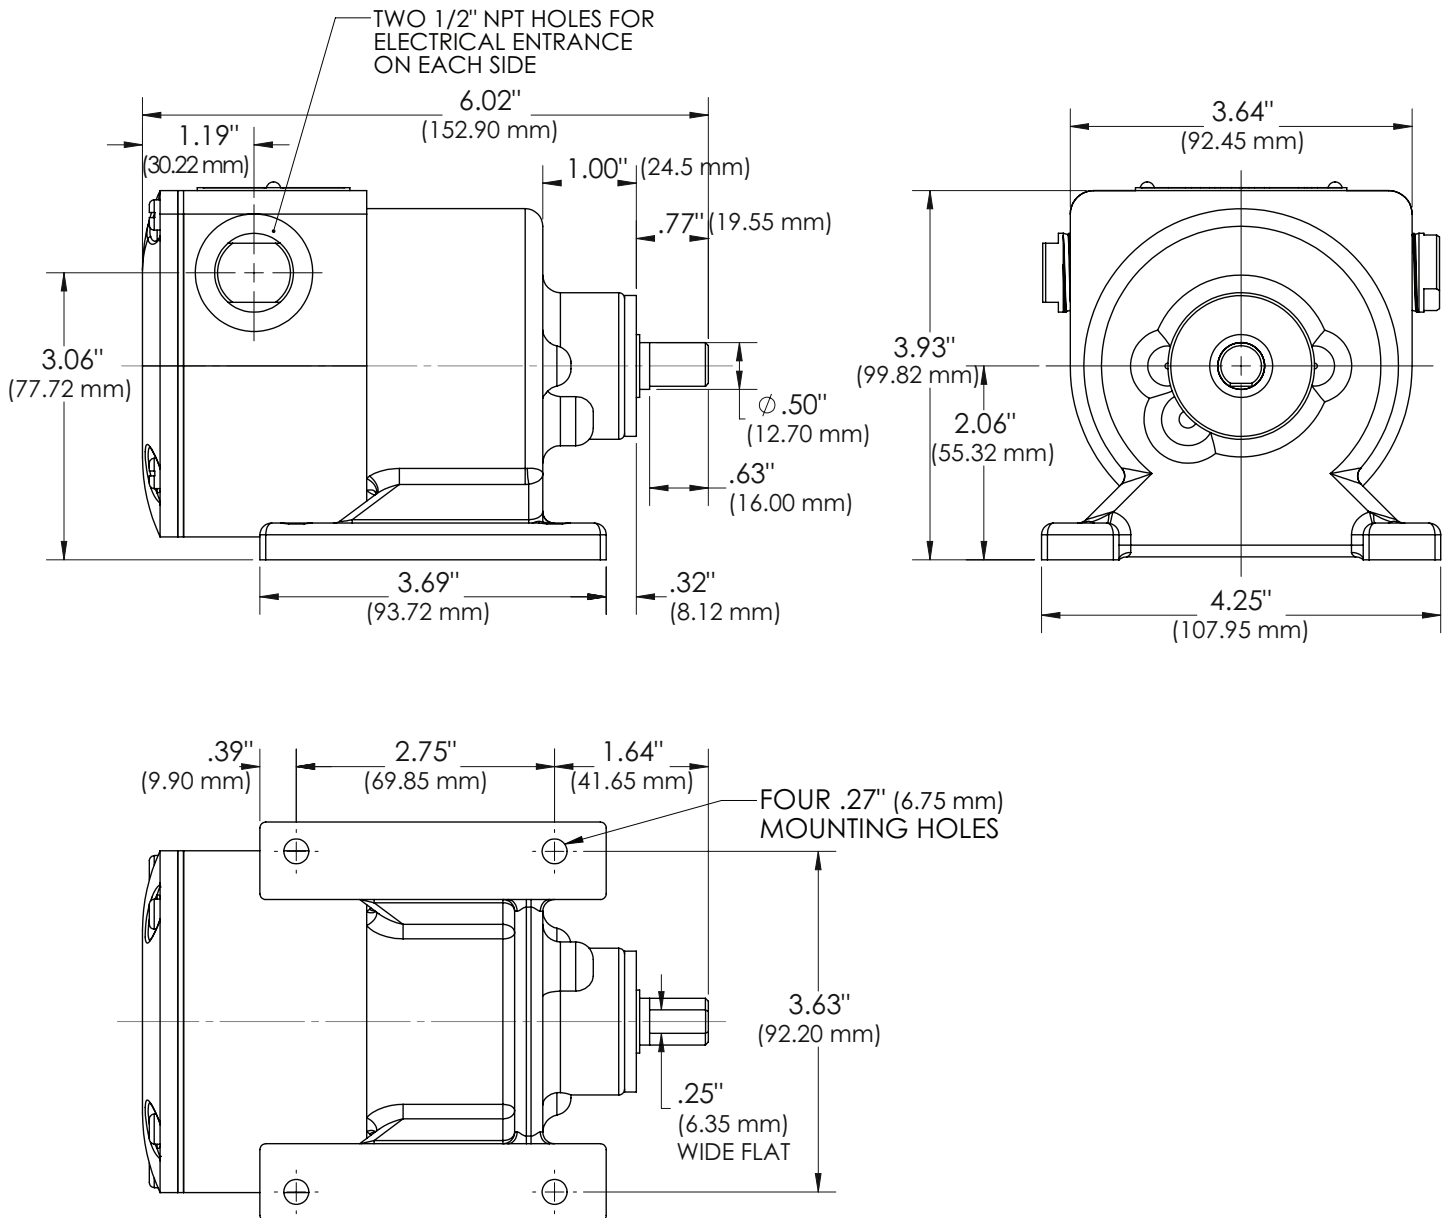

8100 Series – Base Mount

8100 Series – Flange Mount