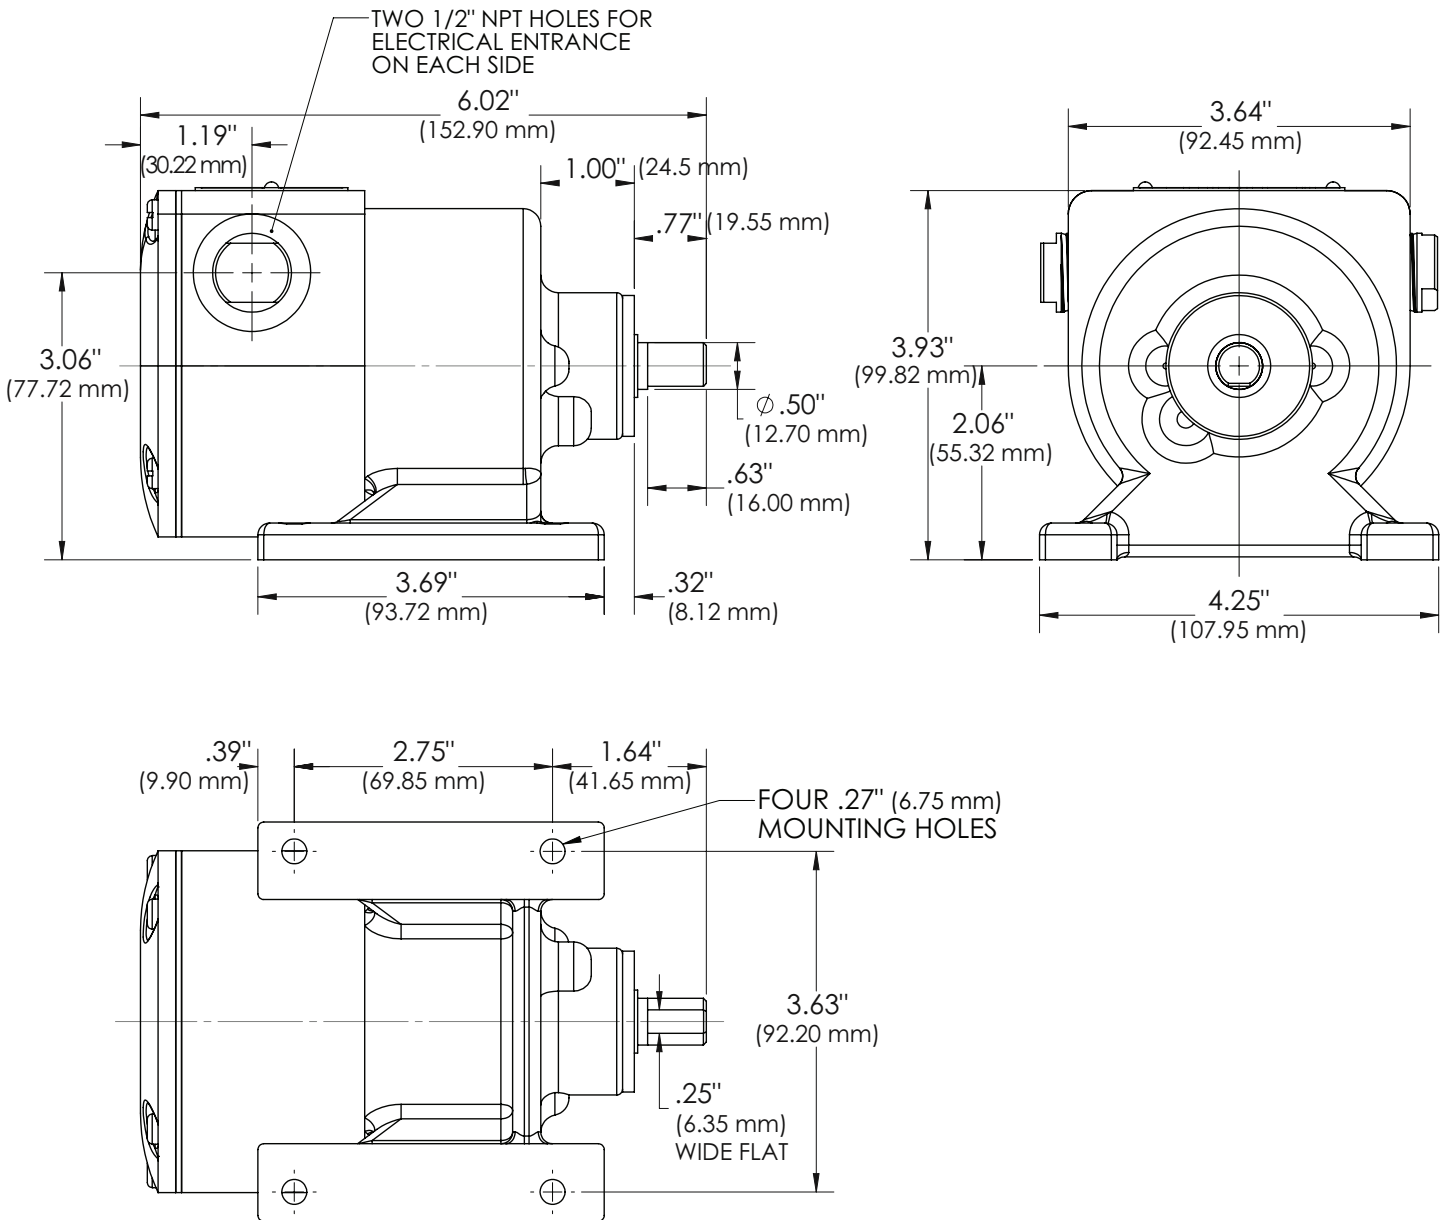

2100 Series – Base Mount

2100 Series – Flange Mount