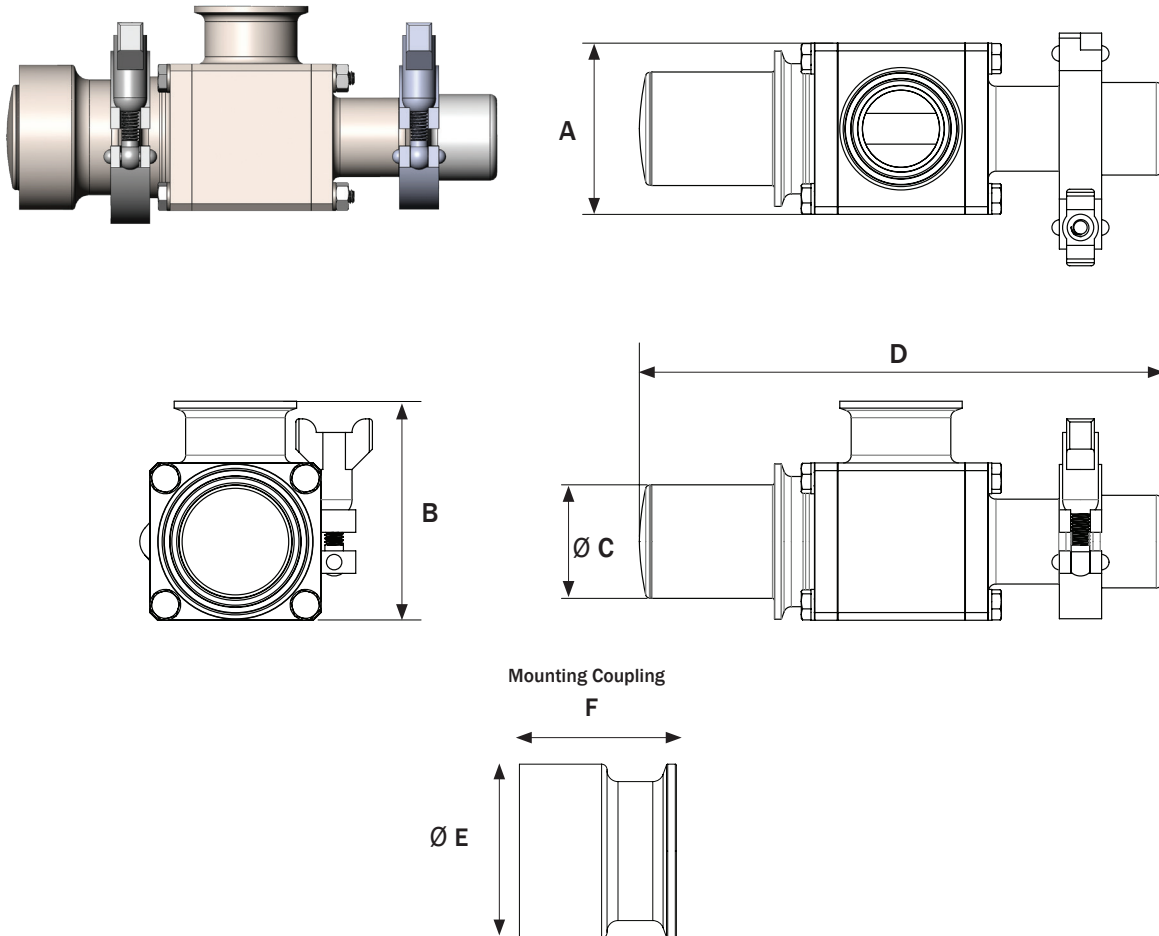

# USDA-135 & USDA-185 Dimensional Diagram

## USDA-135 and USDA-185 Models

Model	Main Unit				Mounting Coupling		Weight
	A	B	Ø C	D	Ø E	F	
<b>USDA-135</b>	2.35" (59.69 mm)	3.12" (79.26 mm)	1.37" (34.80 mm)	8.37" (212.58 mm)	1.98" (50.39 mm)	1.771" (44.98 mm)	6.25 lb (2.83 kg)
<b>USDA-185</b>	2.775" (70.49 mm)	3.54" (89.93 mm)	1.84" (46.74 mm)	8.50" (215.97 mm)	2.516" (63.91 mm)	1.892" (48.06 mm)	8.19 lb (3.71 kg)