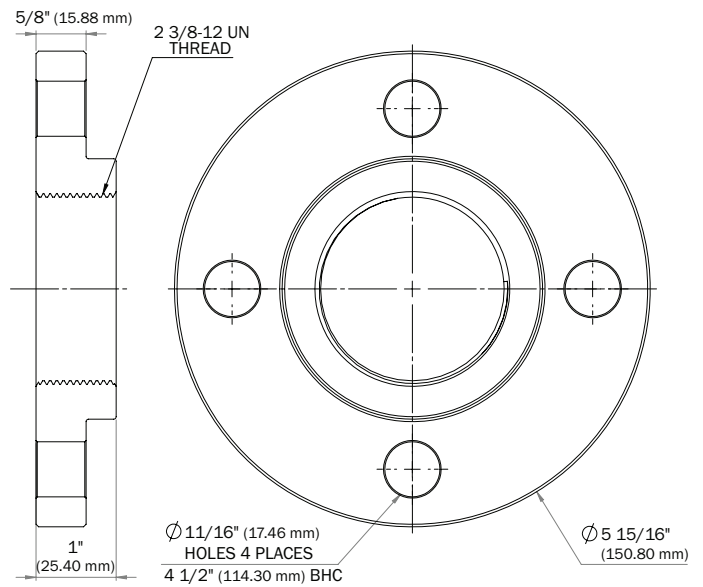

VA-51-NPT-TB

Lock Nut

Mounting Options

Mounting Coupling
(Weld to vessel)

Mounting Plate
(Bolt to vessel)

Specifications subject to change without notice.

CONTROL
CONCEPTS USA

19 S. Main Street,
Brooklyn, CT 06234
Asia Office:
160 Robinson Road, #14-04
Singapore Business Federation
Centre Singapore 068914