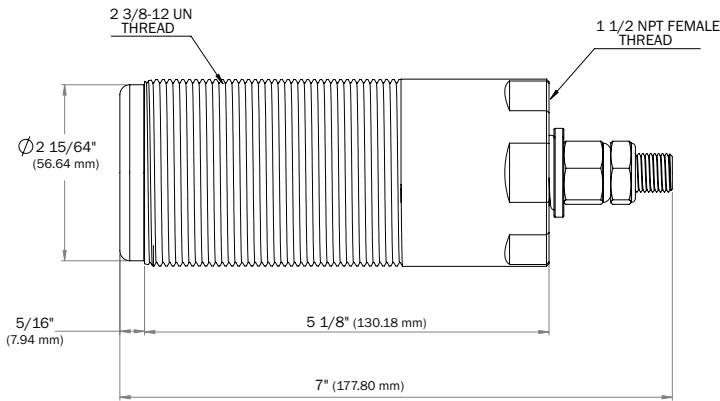

VA-51-NPT-TB

Lock Nut

Mounting Options

Mounting Coupling
(Weld to vessel)

Mounting Plate
(Bolt to vessel)

Specifications subject to change without notice.

CONTROL
CONCEPTS USA

19 S. Main Street,
Brooklyn, CT 06234
Asia Office:
160 Robinson Road, #14-04
Singapore Business Federation
Centre Singapore 068914