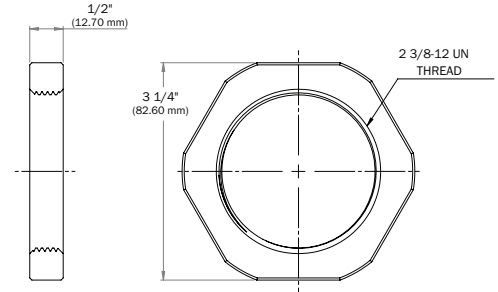

VA-51-NPT-TB

Lock Nut

Mounting Options

Mounting Coupling
(Weld to vessel)

Mounting Plate
(Bolt to vessel)

Specifications subject to change without notice.

CONTROL
CONCEPTS USA

19 S. Main Street,
Brooklyn, CT 06234
Asia Office:
160 Robinson Road, #14-04
Singapore Business Federation
Centre Singapore 068914