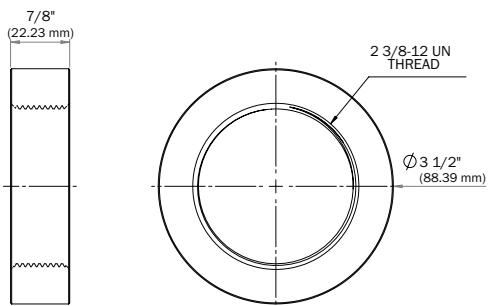

VA-51-NPT-TB

Lock Nut

Mounting Options

Mounting Coupling
(Weld to vessel)

Mounting Plate
(Bolt to vessel)

Specifications subject to change without notice.

CONTROL
CONCEPTS USA

19 S. Main Street,
Brooklyn, CT 06234
Asia Office:
160 Robinson Road, #14-04
Singapore Business Federation
Centre Singapore 068914