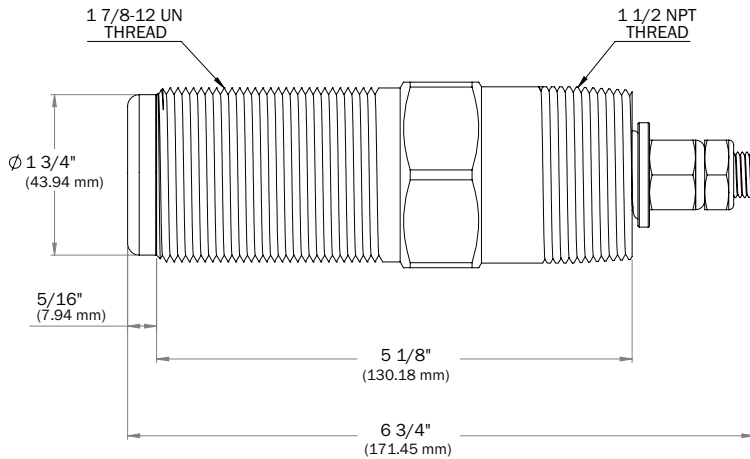

**VA-12-NPT-TB**

**Lock Nut**

**Mounting Options**

**Mounting Coupling**  
(Weld to vessel)

**Mounting Plate**  
(Bolt to vessel)

Specifications subject to change without notice.