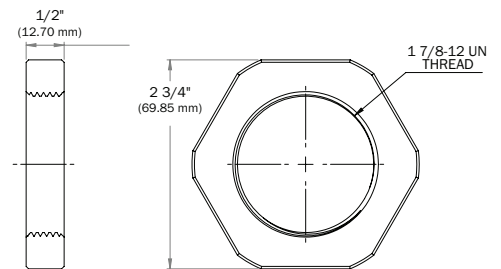

Model VA-12 Dimensional Diagram

VA-12-NPT-TB

Lock Nut

Mounting Options

Mounting Coupling
(Weld to vessel)

Mounting Plate
(Bolt to vessel)

Specifications subject to change without notice.

CONTROL
CONCEPTS USA