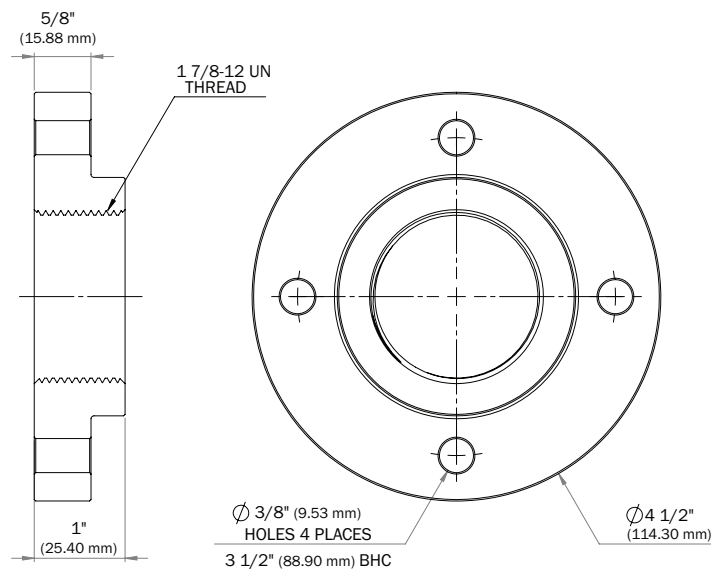

Model VA-12 Dimensional Diagram

VA-12-NPT-TB

Lock Nut

Mounting Options

Mounting Coupling
(Weld to vessel)

Mounting Plate
(Bolt to vessel)

Specifications subject to change without notice.

CONTROL
CONCEPTS USA