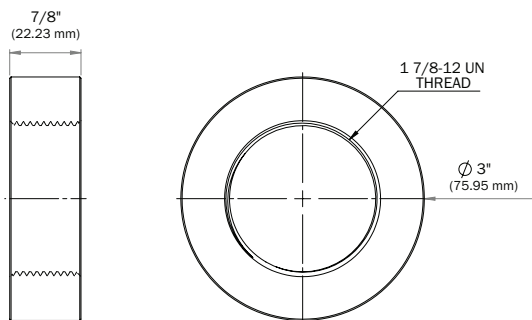

Model VA-12 Dimensional Diagram

VA-12-NPT-TB

Lock Nut

Mounting Options

Mounting Coupling
(Weld to vessel)

Mounting Plate
(Bolt to vessel)

Specifications subject to change without notice.

CONTROL
CONCEPTS USA