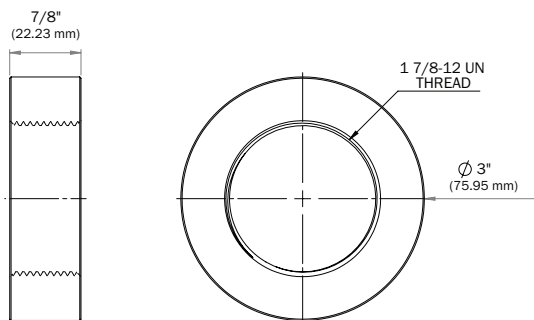

**VA-12-NPT-TB**

**Lock Nut**

**Mounting Options**

**Mounting Coupling**  
(Weld to vessel)

**Mounting Plate**  
(Bolt to vessel)

Specifications subject to change without notice.