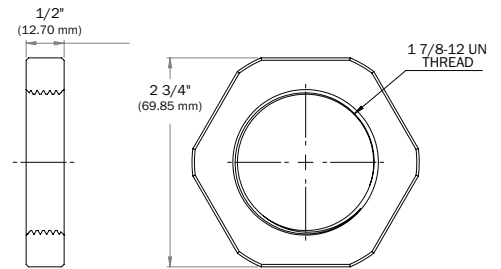

**VA-12-NPT-TB**

**Lock Nut**

**Mounting Options**

**Mounting Coupling**  
(Weld to vessel)

**Mounting Plate**  
(Bolt to vessel)

Specifications subject to change without notice.