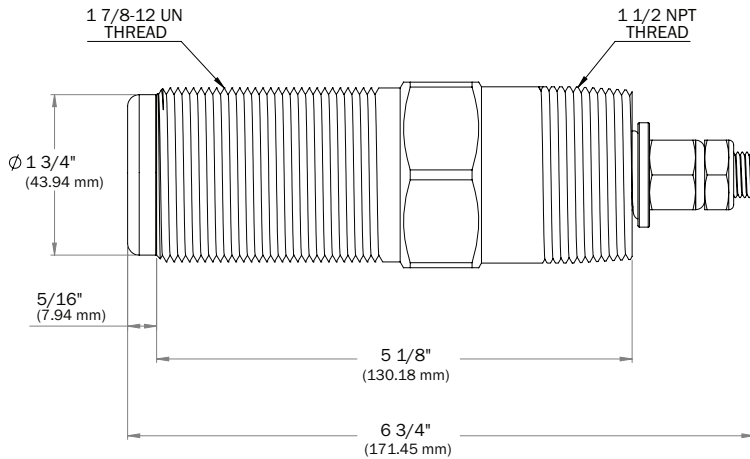

Model VA-12 Dimensional Diagram

VA-12-NPT-TB

Lock Nut

Mounting Options

Mounting Coupling
(Weld to vessel)

Mounting Plate
(Bolt to vessel)

Specifications subject to change without notice.

CONTROL
CONCEPTS USA