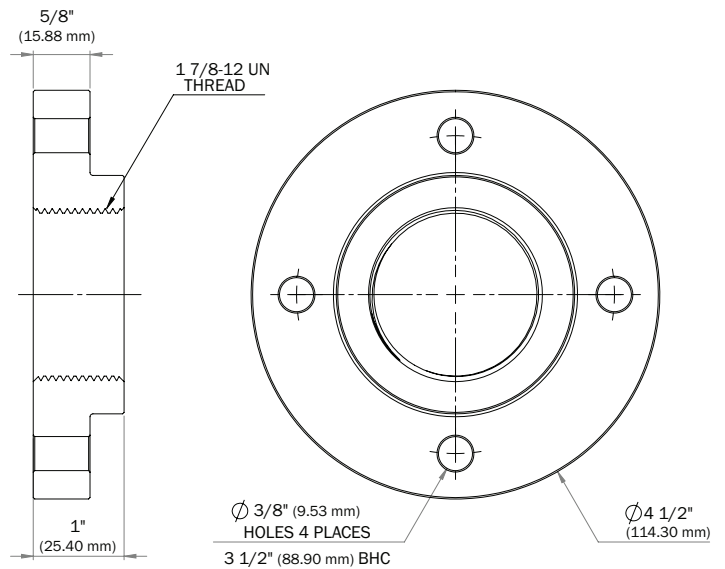

**VA-12-NPT-TB**

**Lock Nut**

**Mounting Options**

**Mounting Coupling**  
(Weld to vessel)

**Mounting Plate**  
(Bolt to vessel)

Specifications subject to change without notice.