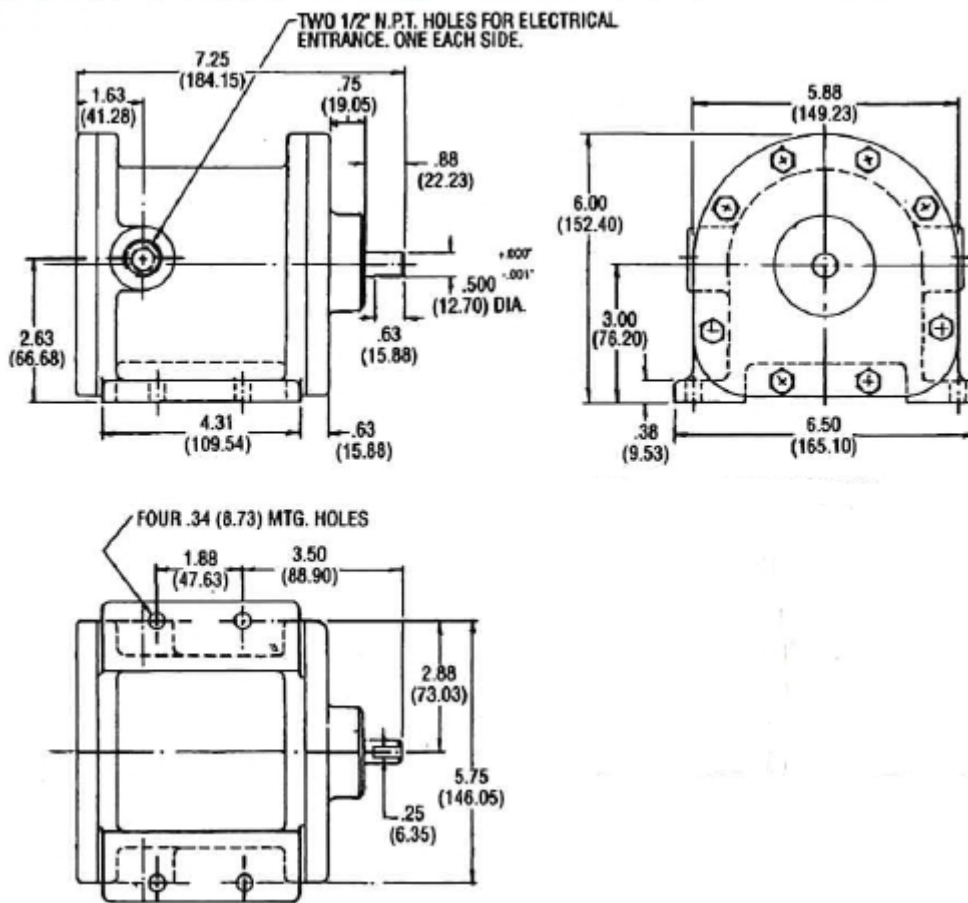

2100 / 8100 EXPLOSION PROOF ZERO SPEED SWITCH

Dimensions are Decimal Inches and (Millimeters in parentheses)